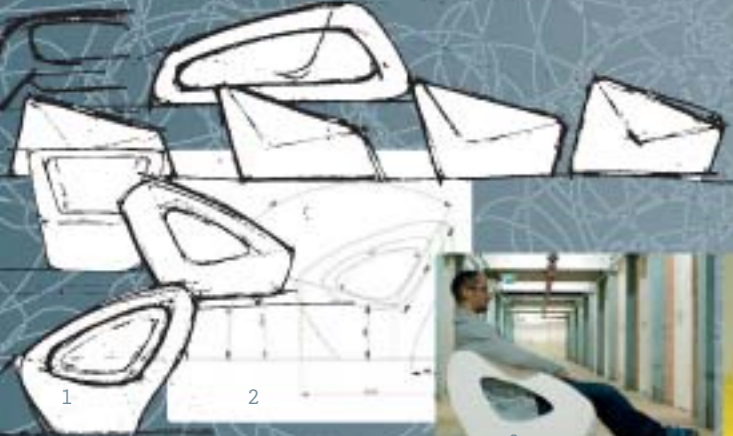

The Teaser can be transformed into a high table. The steel frame can be purchased separately. Total height: 112 cm, weight 18,5 kg (including the Teaser).

Celebrating 50 years of Barbie / Mattel

Seaser

colours

Teaser

design process of the Lonc Seaser

1 Side and front view sketch of the basic forms. Starting point being a lounge sit angle with tilted arm rests

2 First computer CAD model, combining the (main)basic form with ergonomic dimensions