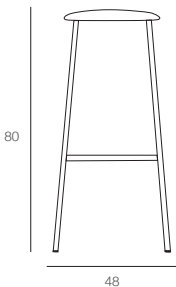

Bases

Finish: black/white/chrome/satin/gold

Measurement

Seat height:	80cm
Tot. Height:	80cm
Tot. Width:	48cm
Tot. Depth:	48cm