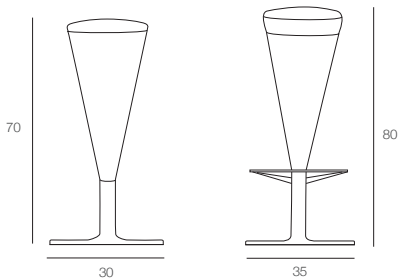

Bases

Finish: black/mat steel/chrome/satin/gold

Measurement

Seat height:	70/80cm
Tot. Height:	70/80cm
Tot. Width:	30/35cm
Tot. Depth:	30/35cm