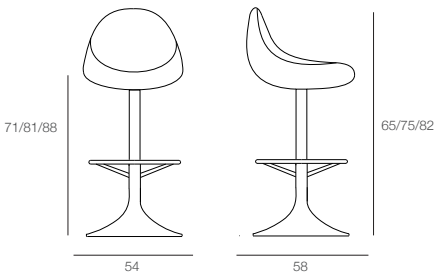

Bases

Finish: black/white/chrome/satin/gold

Measurement

Seat height:	65/75/82
Tot. Height:	71/81/88
Tot. Width:	54
Tot. Depth:	58