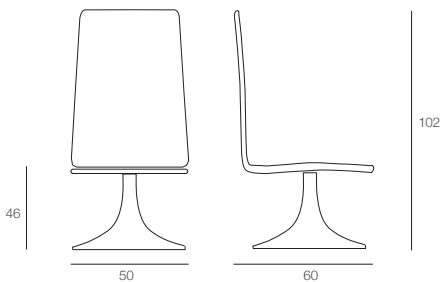

Bases

Finish: black/white/chrome/satin/gold

Measurement

Seat height:	46
Tot. Height:	102
Tot. Width:	50
Tot. Depth:	60