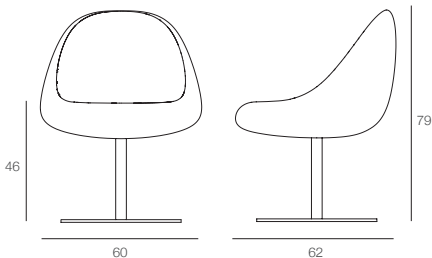

Bases

Finish: black/white/chrome/satin/gold

Measurement

Seat height:	46cm
Tot. Height:	79cm
Tot. Width:	60cm
Tot. Depth:	62cm