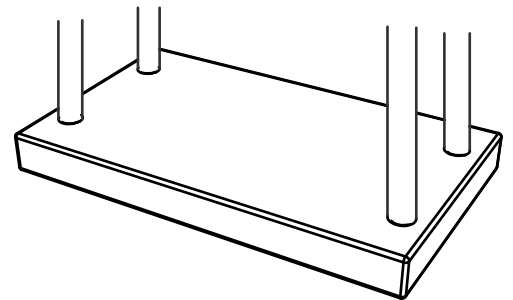

SLIDE®

Altalena

Product code: SD SWI060

Chairs

Material

Polyethylene
Rope

Furniture Colours

Dimensions in cm and weight in kg

height	seat height	width	depth	weight
6	/	60	35	4

Information on packaging units

weight kg	quantity	volume m3
4,1	1	0,010

This simple object stirs up many happy childhood memories, as SLIDE transforms it, giving it new vitality. Equally perfect for use both in and outdoors, Altalena is built from polyethylene with a rotational mould system, and hangs from a rope, just like the traditional swings we all remember: a minimal design with a strong visual impact. Whether still or moving, Altalena will give every environment that touch of the exuberant.