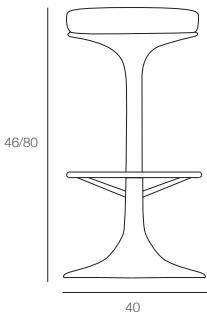

## Measurement

Seat height:	46/80cm
Tot. Height:	46/80cm
Tot. Width:	40cm
Tot. Depth:	43cm