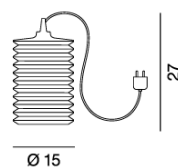

Materials

Silicone coloured diffuser. Transparent power cable with on/off switch.

Certifications

CE IP20 

Uses

Floor

Dimensions

Light bulbs