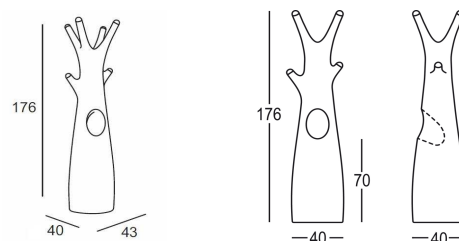

Godot is a clothes stand that makes clear reference to a natural and fantastic world. Equipped with a central pocket emptier and coloured, interchangeable hangars of different colours, it can be adapted very well to a private area or to a public context alike, such as a waiting room or hotel foyer.

Godot

design by Alberto Brogliato

Categoria/ Category : FURNITURE

Dimensioni Articolo/ Item Dimensions : Cm 42 x 40 x 174 h

Dimensioni Imballo/ Packaging Dimensions : Cm 42 x 42 x 177 h

Art.6261 - Appendiabiti Godot

Colorati/ Coloured

Peso Lordo/ Gross Weight : kg 13,2

C2

Bianco C2
White C2

G9

Tortora
Tortora

Art. 6561 - Appendiabiti Godot

Laccati/ Lacquered

Peso Lordo/ Gross Weight : kg 13,2

03

Bianco
White

Art.A4315 - Appendice per Godot

Colorati/ Coloured

Peso Lordo/ Gross Weight : kg 0,01

C2

Bianco C2
White C2