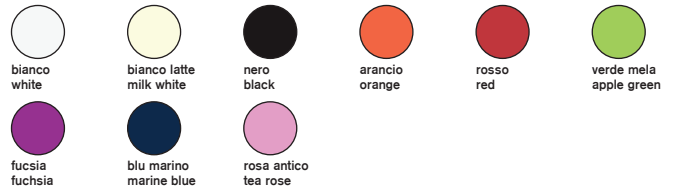

Colori opachi / Mat colours

Colori laccati / Lacquered colours

Colori metallizzati / Metallized colours

Bench / Suitable for outdoor and indoor use

Structure

— LLDPE (polyethylene), through-coloured made by rotational moulding process. With additive against UV rays. 100% recyclable. High mechanical resistance, made in great collision-proof plastic.