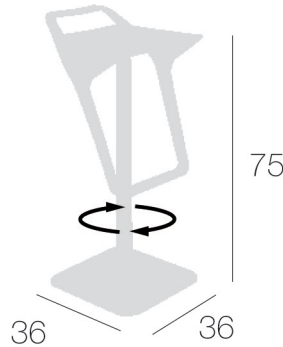

**FREEDOM**

Secluta e telaio in tecnopolimero  
e base cromata  
Tecno polymer seat and frame  
and chromed base

solo girevole  
only swiveled

Finiture telai / frame finishing

Base cromata / chromed base

**A** assemblato / assembled

0,29 m<sup>3</sup> - 20,6 kg.  
62,5x46x97cm.  
4 pcs [carton]

1103 pcs [truck]

896 pcs [container]

**FREEDOM**

Scudata e telaio in tecnopolimero  
e base cromata  
Tecno polymer seat and frame  
and chromed base

altezza regolabile  
gas adjustable

Finiture telai / frame finishing

Base cromata / chromed base

A assemblato / assembled

0,12 m<sup>3</sup> - 16 kg.  
43x45x59 cm.  
1 pcs [carton]

666 pcs [truck]

541 pcs [container]