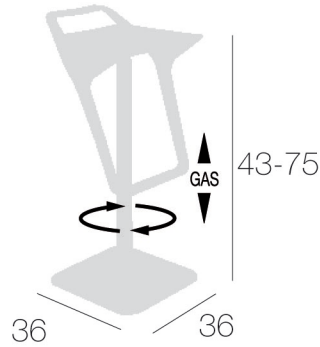

0,29 m<sup>3</sup> - 20,6 kg.  
62,5x46x97cm.  
4 pcs [carton]

1103 pcs [truck]

896 pcs [container]

**FREEDOM**

Scudata e telaio in tecnopolimero  
e base cromata  
Tecno polymer seat and frame  
and chromed base

altezza regolabile  
gas adjustable

Finiture telai / frame finishing

Base cromata / chromed base

A assemblato / assembled

0,12 m<sup>3</sup> - 16 kg.  
43x45x59 cm.  
1 pcs [carton]

666 pcs [truck]

541 pcs [container]