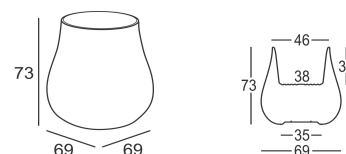

Drop

design by Emmanuel Babled

Categoria/ Category: POTS

Capacità/ Capacity: Lt 47

Peso Lordo/ Gross Weight: kg 11,2

Dimensioni Articolo/ Item Dimensions: Cm 69 x 73 h

Dimensioni Imballo/ Packaging Dimensions: Cm 76 x 76 x 74 h