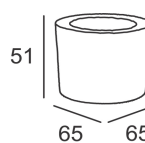

More

design by Euro 3 Plast Design dept.

Categoria/ Category : POTS

Capacità/Capacity: Lt 49

Peso Lordo/ Gross Weight : kg 11,1

Dimensioni Articolo/ Item Dimensions : Cm 65 x 51 h

Dimensioni Imballo/ Packaging Dimensions : Cm 67 x 67 x 52 h