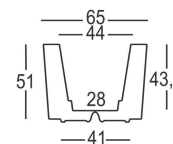

More

design by Euro 3 Plast Design dept.

Categoria/ Category : POTS

Capacità/Capacity: Lt 49

Peso Lordo/ Gross Weight : kg 11,1

Dimensioni Articolo/ Item Dimensions : Cm 65 x 51 h

Dimensioni Imballo/ Packaging Dimensions : Cm 67 x 67 x 52 h