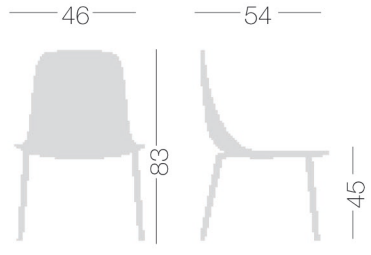

CLAIRE

Scocca in tecnopolimero multicolore,
telaio in metallo cromato o verniciato
bianco per esterno

*Techno polymer shell, chromed or white
painted frame*

solo per telai verniciati
only for painted frames

A *assemblato / assembled*

0,227 m³ - 20 kg.
55x65,5x63cm.
4 pcs [carton]

1409 pcs [truck]

1145 pcs [container]

impilabile / stackable

Finiture telai / frame finishing

cod. 135.---- /NA cromata / *chromed*

cod. 135.---- /NAB verniciato bianco / *white painted*